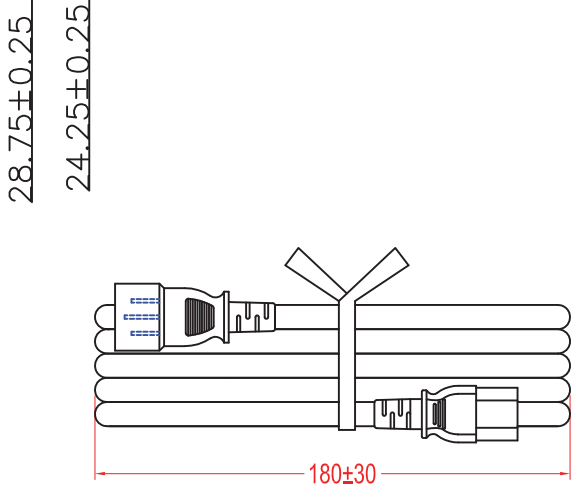

H H

**Material:**

- SVT 3x18AWG(0.824MM<sup>2</sup>) VW-1 UnShielded, 60° 300V
- Jacket Color: Black
- E- Green; L- Black; N- White

**Electrical :**

- 100% Open & Short Testing
- Insulation Resistance : 100meg-ohm(Min.)
- Voltage : 500V DC / 1 Min.

Unit: mm

Scale	Free					Date	Name	
TOLERANCE					Drawn	27.12.11	Chappell	
X.	±X				Approved	21.06.13	Groll	
X.X	±X							
X.XX	±X							
DIM	TOL							
X.°	±X°	①	Updated all information	21.06.13				Wilson
X.X°	±X°							
Angle	TOL	Id.	Modification	Date				Name

Title	
Power cord - IEC Extension	
SVT, 18AWG, 60°C, Unshielded, 2.5M	
ASSMANN WSW-No.	
AK500-OE-11-2.5-R	
Drawing-No.	rev01
Replace	Sheet 1/1

1 2 3 4 5 6 7