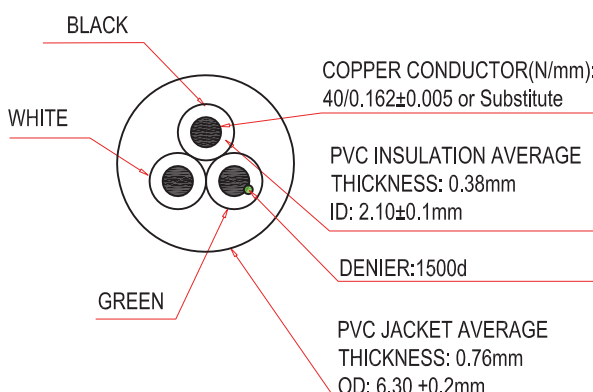

1 2 3 4 5 6 7

A A

B B

C C

D D

E E

F F

G G

H H

**Material:**

- SVT 3x18AWG(0.824MM<sup>2</sup>) VW-1 UnShielded, 60° 300V
- Jacket Color: Black
- E- Green; L- Black; N- White

**Electrical :**

- 100% Open & Short Testing
- Insulation Resistance : 100meg-ohm(Min.)
- Voltage : 500V DC / 1 Min.

Unit: mm

Scale	Free					Date	Name	
TOLERANCE					Drawn	27.12.11	Chappell	
X.	±X				Approved	21.06.13	Groll	
X.X	±X							
X.XX	±X							
DIM	TOL							
X.°	±X°	①	Updated all information	21.06.13				Wilson
X.X°	±X°							
Angle	TOL	Id.	Modification	Date				Name

Title	
Power cord - IEC Extension	
SVT, 18AWG, 60°C, Unshielded, 2.5M	
ASSMANN WSW-No.	
AK500-OE-11-2.5-R	
Drawing-No.	rev01
Replace	Sheet 1/1

1 2 3 4 5 6 7