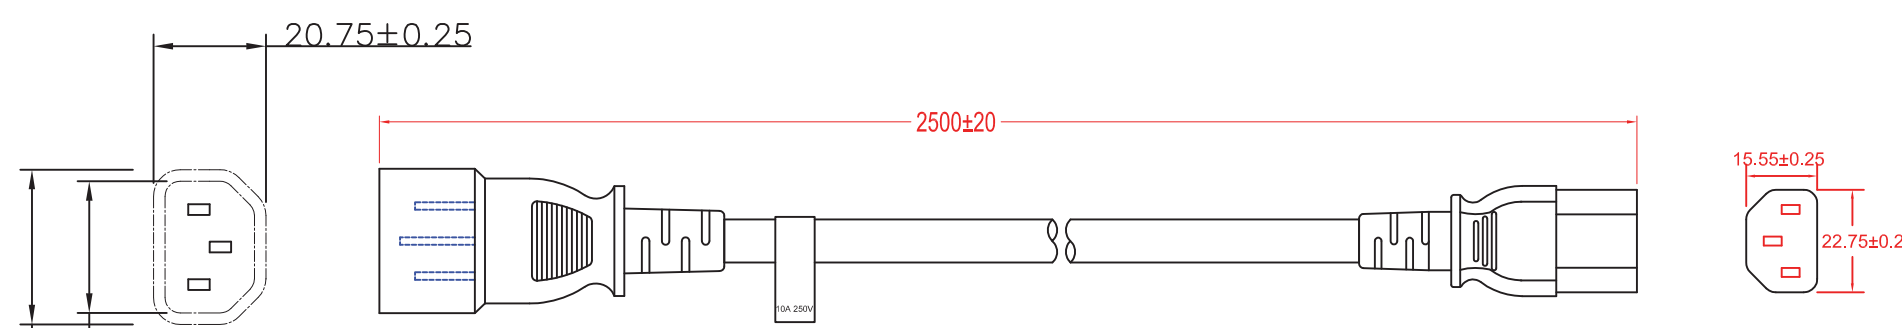

H H

**Material:**

- SVT 3x18AWG(0.824MM<sup>2</sup>) VW-1 UnShielded, 60° 300V
- Jacket Color: Black
- E- Green; L- Black; N- White

**Electrical :**

- 100% Open & Short Testing
- Insulation Resistance : 100meg-ohm(Min.)
- Voltage : 500V DC / 1 Min.

Unit: mm

Scale	Free					Date	Name	
TOLERANCE					Drawn	27.12.11	Chappell	
X.	±X				Approved	21.06.13	Groll	
X.X	±X							
X.XX	±X							
DIM	TOL							
X.°	±X°	①	Updated all information	21.06.13				Wilson
X.X°	±X°							
Angle	TOL	Id.	Modification	Date				Name

Title	
Power cord - IEC Extension	
SVT, 18AWG, 60°C, Unshielded, 2.5M	
ASSMANN WSW-No.	
AK500-OE-11-2.5-R	
Drawing-No.	rev01
Replace	Sheet 1/1

1 2 3 4 5 6 7